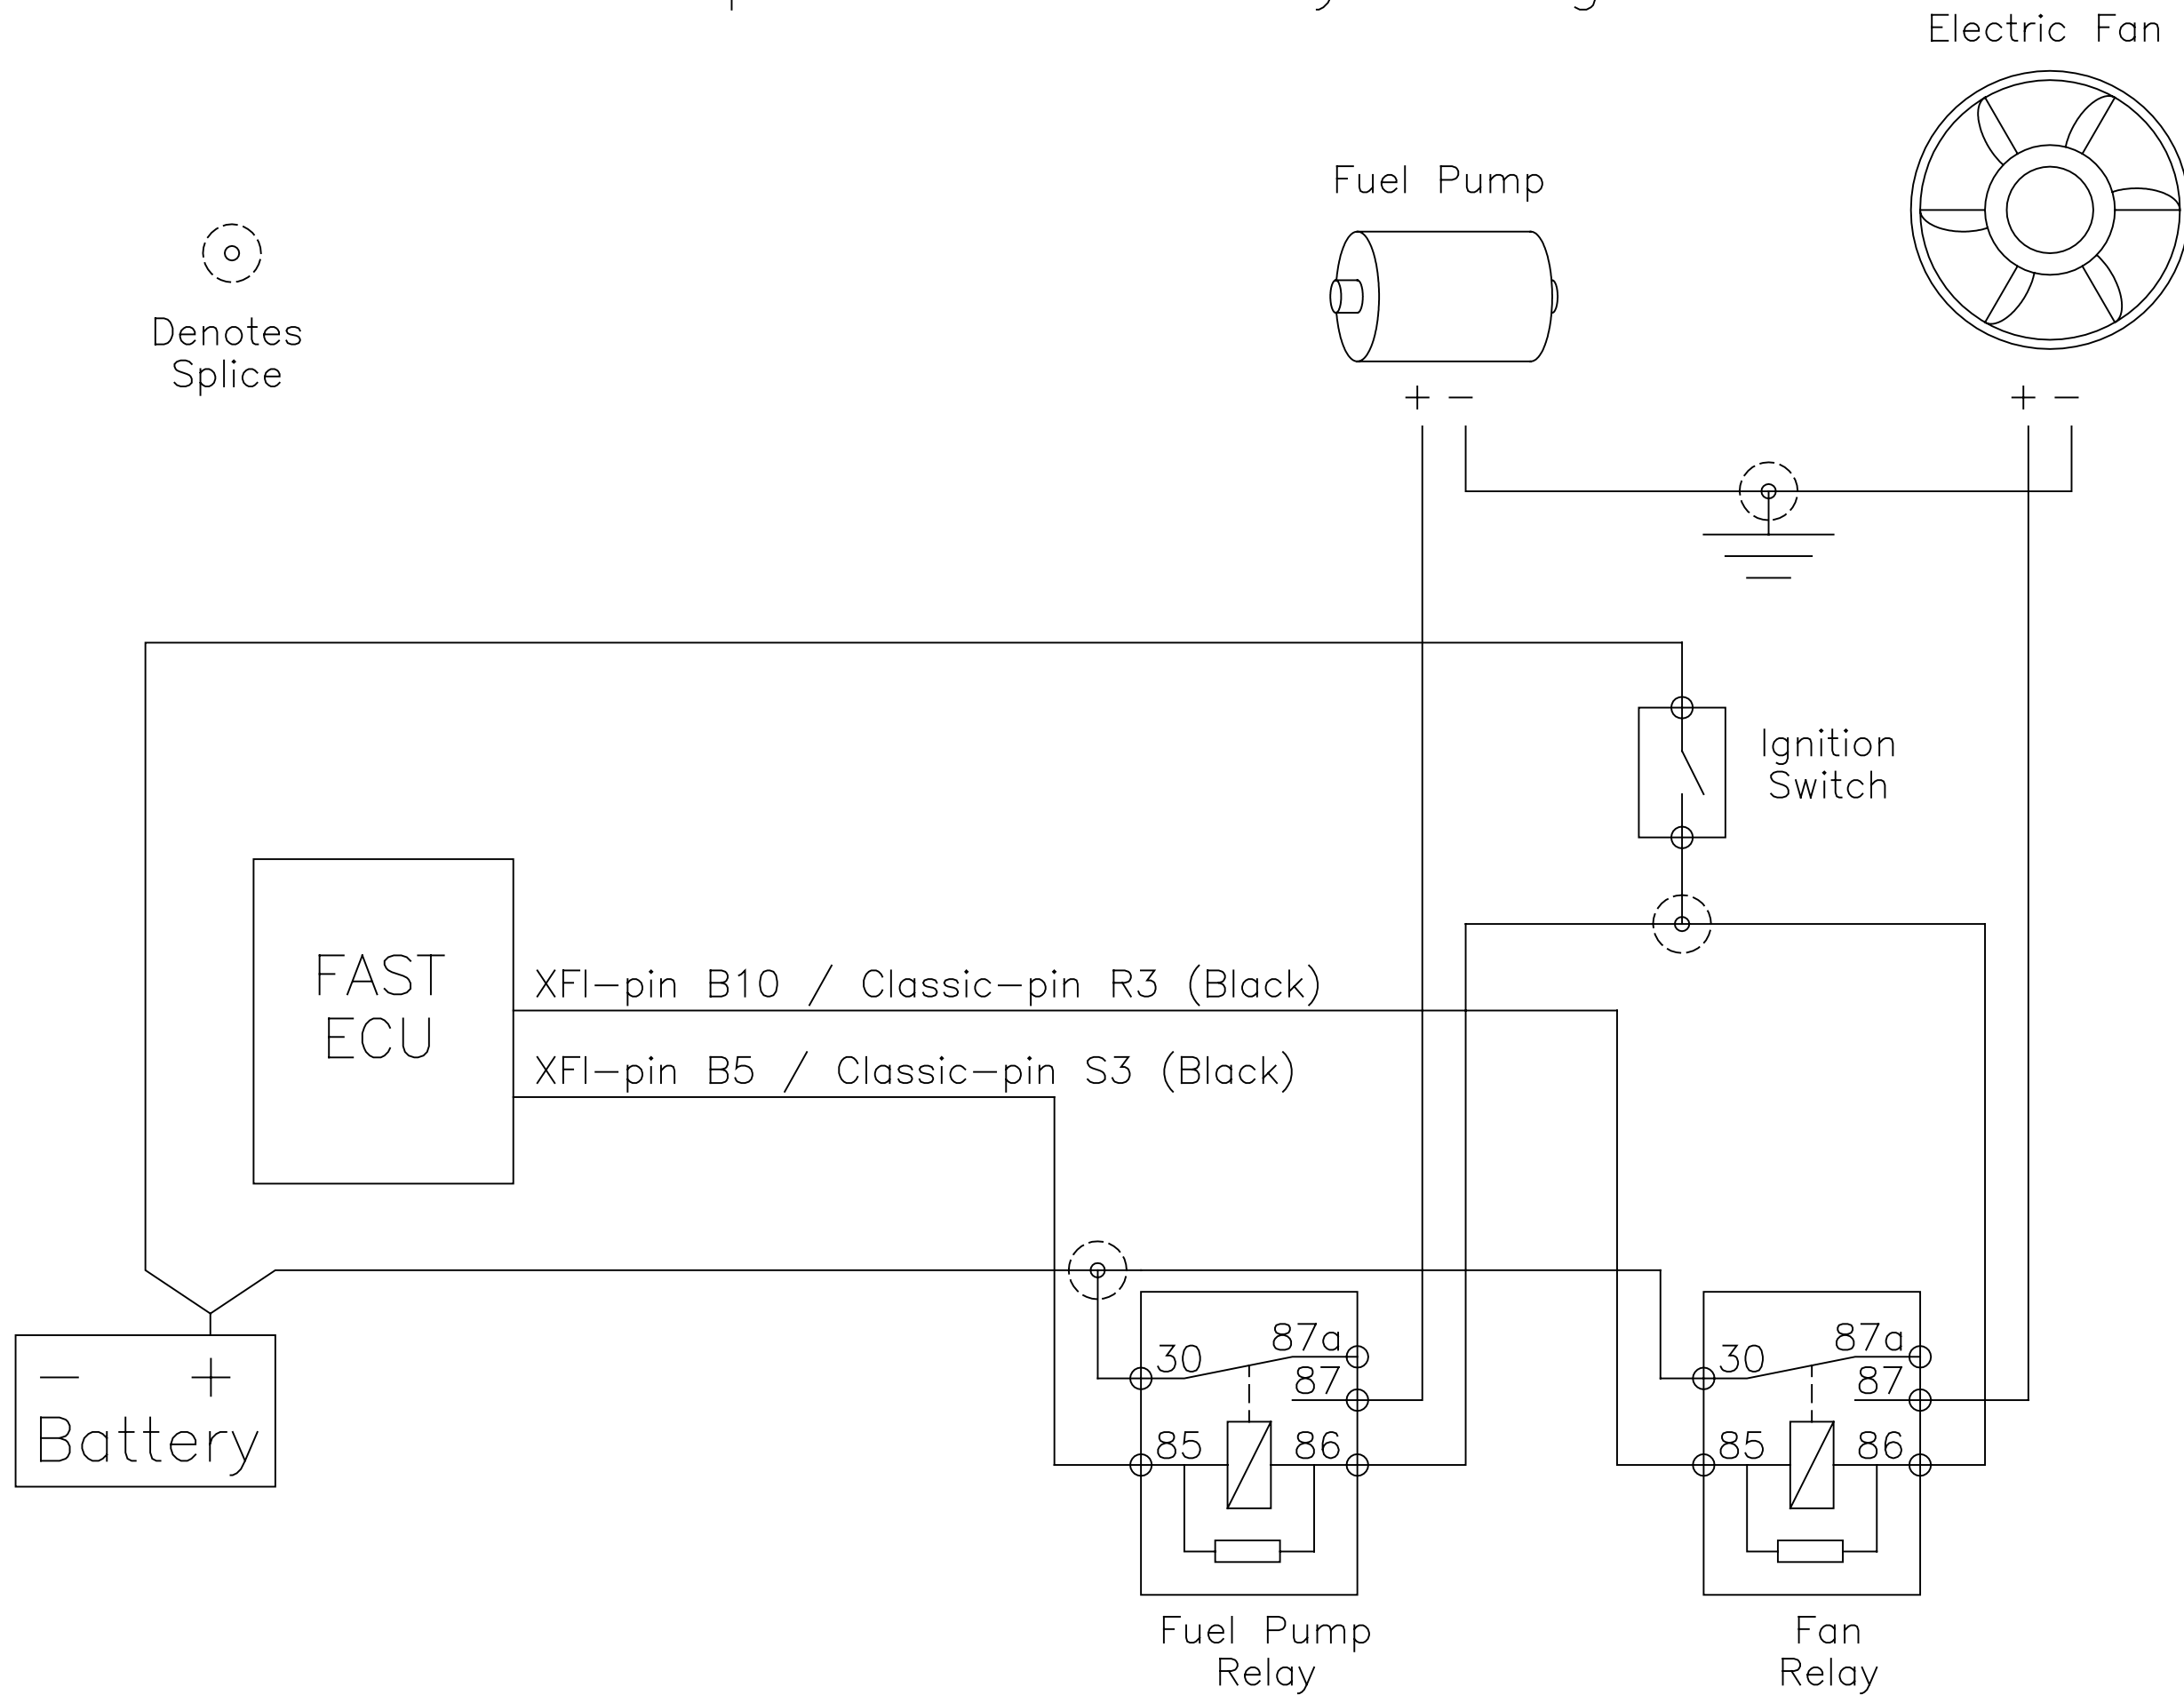

FAST Fuel Pump and Fan Relay Wiring

REVISIONS			
LTR	DESCRIPTION	DATE	APPROVED
	INITIAL RELEASE	05/09/06	

www.fuelatpark.com		FUEL PUMP AND FAN RELAY WIRING	
FAST		DRAWN BY: RLW DATE: 05/09/06	
FUEL AIR SPARK TECHNOLOGY		REV: ... DRAWING NO: FAST PUMP AND FAN RELAY	
...		SHEET NO: 1 OF 1	